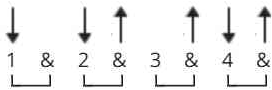

Im A Believer Chords by The Monkees

Difficulty: beginner
Tuning: E A D G B E
Key: G

CHORDS

STRUMMING

VERSE 160 bpm

CHORUS 160 bpm

[Verse 1]

G D G
I thought love was only true in fairy tales
G D G
Meant for someone else but not for me.
C G
Love was out to get me
C G
That's the way it seemed.
C G D N.C.
Disappointment haunted all my dreams.

[Chorus]

G C G
Then I saw her face,
C G C G
now I'm a believer
C G C G
Not a trace
C G C G
of doubt in my mind.
C G N.C. C
I'm in love, (oooooh, ah yeah)
G F D
I'm a believer! I couldn't leave her if I tried.

[Instrumental]

| G | D | G | G |
| G | D | G | G |

[Verse 3]

C G
Love was out to get me.
C G
That's the way it seemed.
C G D N.C.
Disappointment haunted all my dreams.

[Chorus]

 G C G
Then I saw her face,
 C G C G
now I'm a believer.
C G C G
Not a trace
 C G C G
of doubt in my mind.
C G N.C. C
I'm in love, (ooooh, ah yeah)
 G F D
I'm a believer! I couldn't leave her if I tried.