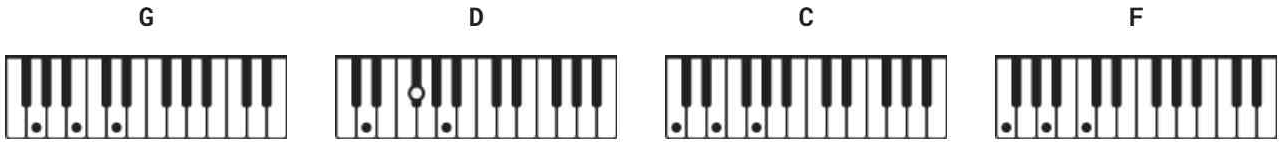

Im A Believer Chords by The Monkees

Difficulty: beginner
Tuning: E A D G B E
Key: G

CHORDS

STRUMMING

VERSE 160 bpm

CHORUS 160 bpm

[Verse 1]

G D G
I thought love was only true in fairy tales
G D G
Meant for someone else but not for me.
C G
Love was out to get me
C G
That's the way it seemed.
C G D N.C.
Disappointment haunted all my dreams.

[Chorus]

G C G
Then I saw her face,
C G C G
now I'm a believer
C G C G
Not a trace
C G C G
of doubt in my mind.
C G N.C. C
I'm in love, (oooooh, ah yeah)
G F D
I'm a believer! I couldn't leave her if I tried.

[Instrumental]

| G | D | G | G |
| G | D | G | G |

[Verse 3]

C G
Love was out to get me.
C G
That's the way it seemed.
C G D N.C.
Disappointment haunted all my dreams.

[Chorus]

 G C G
Then I saw her face,
 C G C G
now I'm a believer.
C G C G
Not a trace
 C G C G
of doubt in my mind.
C G N.C. C
I'm in love, (ooooh, ah yeah)
 G F D
I'm a believer! I couldn't leave her if I tried.