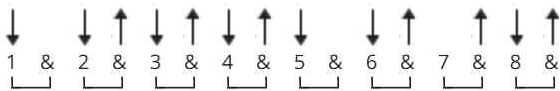

Im A Believer Chords by The Monkees

Difficulty: beginner
Tuning: E A D G B E
Key: G

CHORDS

STRUMMING

VERSE 160 bpm

CHORUS 160 bpm

[Verse 1]

G D G
I thought love was only true in fairy tales
G D G
Meant for someone else but not for me.
C G
Love was out to get me
C G
That's the way it seemed.
C G D N.C.
Disappointment haunted all my dreams.

[Chorus]

G C G
Then I saw her face,
C G C G
now I'm a believer
C G C G
Not a trace
C G C G
of doubt in my mind.
C G N.C. C
I'm in love, (oooooh, ah yeah)
G F D
I'm a believer! I couldn't leave her if I tried.

[Instrumental]

| G | D | G | G |
| G | D | G | G |

[Verse 3]

C G
Love was out to get me.
C G
That's the way it seemed.
C G D N.C.
Disappointment haunted all my dreams.

[Chorus]

 G C G
Then I saw her face,
 C G C G
now I'm a believer.
C G C G
Not a trace
 C G C G
of doubt in my mind.
C G N.C. C
I'm in love, (ooooh, ah yeah)
 G F D
I'm a believer! I couldn't leave her if I tried.